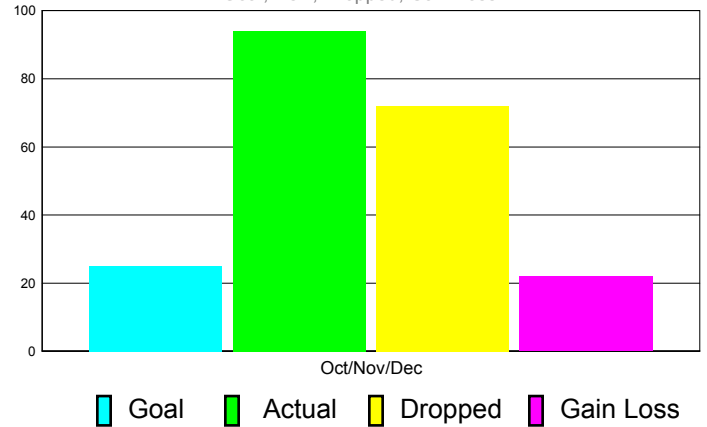

Membership Results 2011-2012

Goal, New, Dropped, Gain/Loss